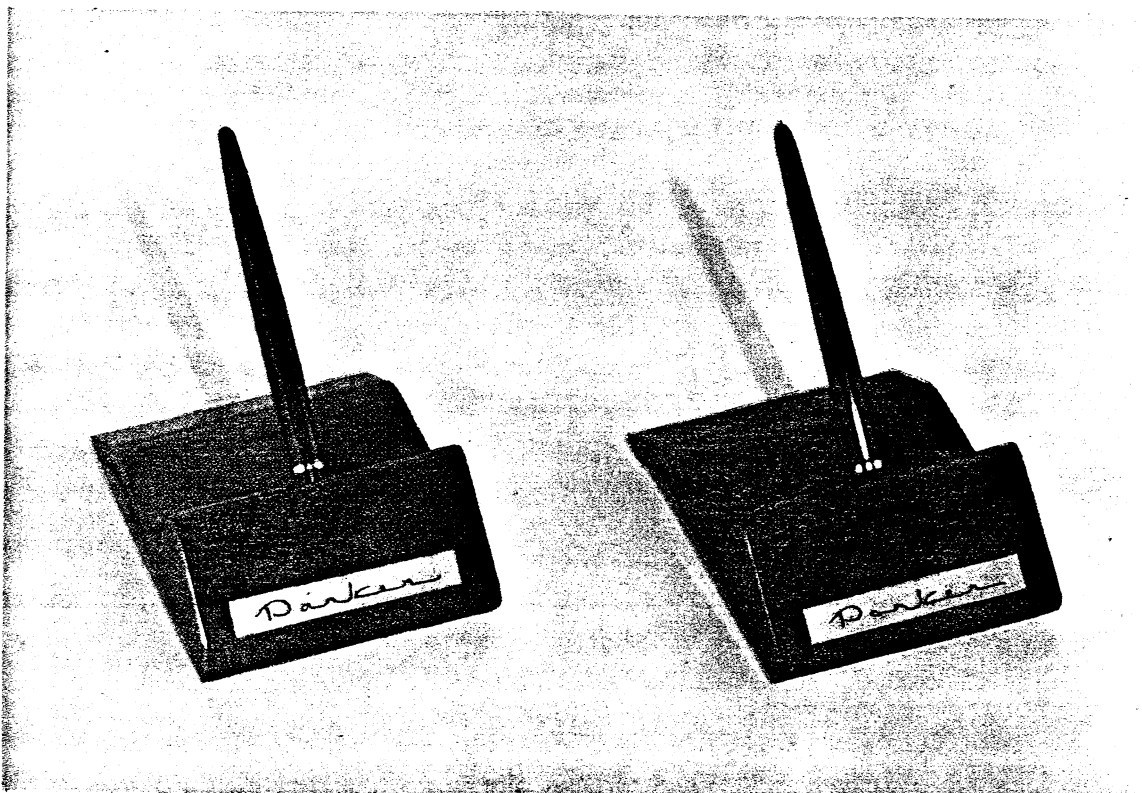

Parker "51" MAGNETIX Desk Sets

(OUT OF STOCK)

MODEL NO. 90-111

Classic design. Butler-finished cast metal with rounded ends. Black "51" pen and holder, 3¼ x 5¼" \$17.50.

MODEL NO. 90-108

Black-finished metal with pencil groove. Black "51" pen and holder, 4½ x 5" \$17.50.